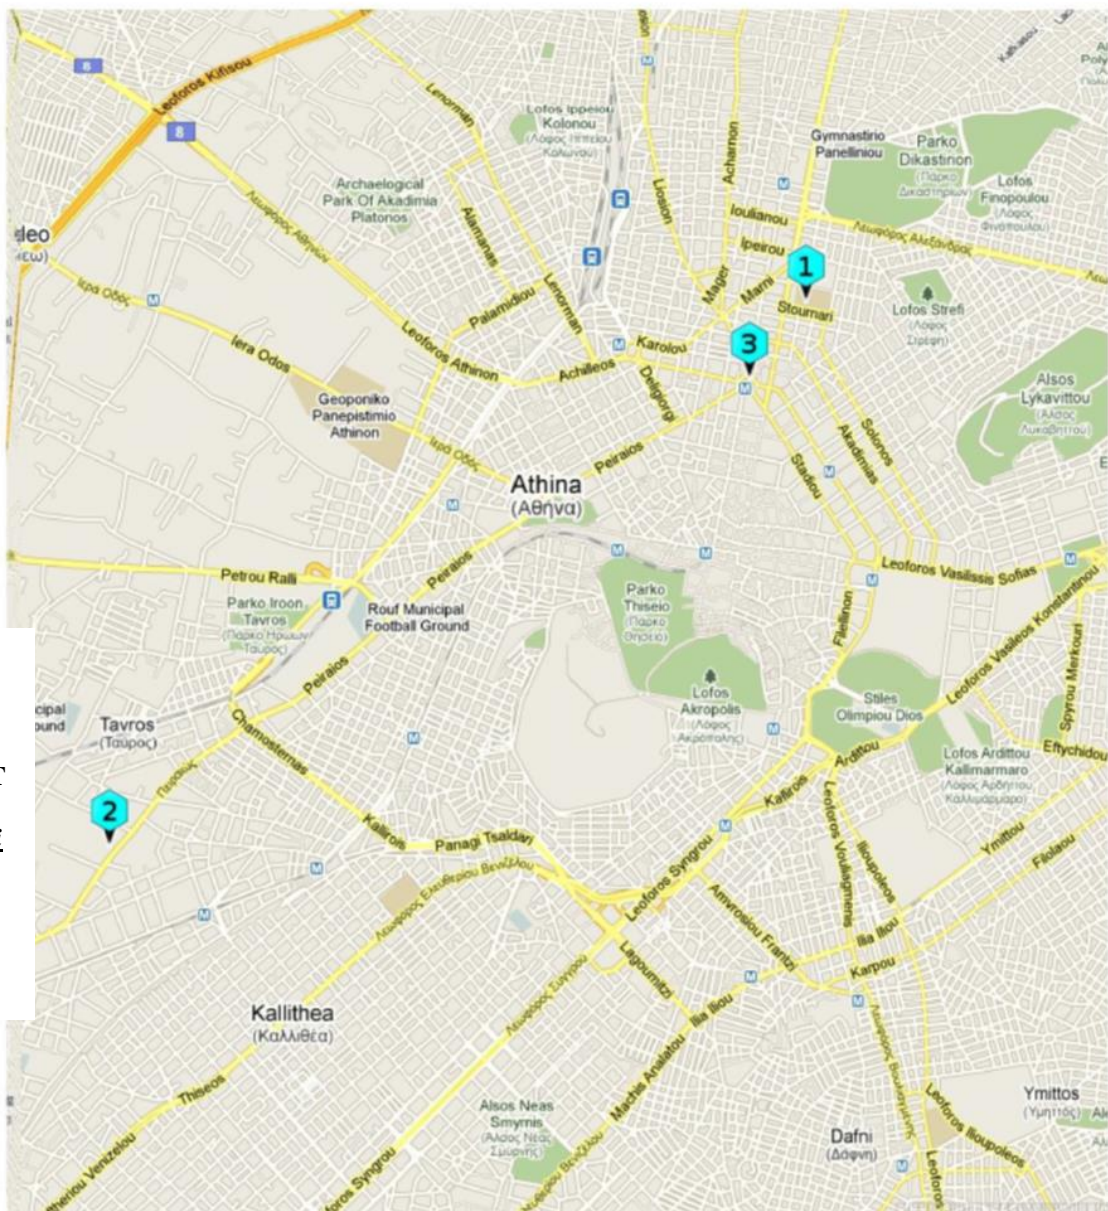

**1. ATHENS SCHOOL OF FINE ARTS ADMINISTRATION – 42, PATISSION AVE. (nearest Metro: Omonia Square, Metro Lines 1 (Green) and 2 (Red), 10 min. walk – that's nr. 3 on the map)**

**2. ATHENS SCHOOL OF FINE ARTS MAIN BUILDING – 256 PEIRAIOS STREET**  
<by BUS No49 or No914 / Stop: Scholi kalon technon > or  
<by TRAIN Metro Line 1 (Green), stop: Kalitheia>